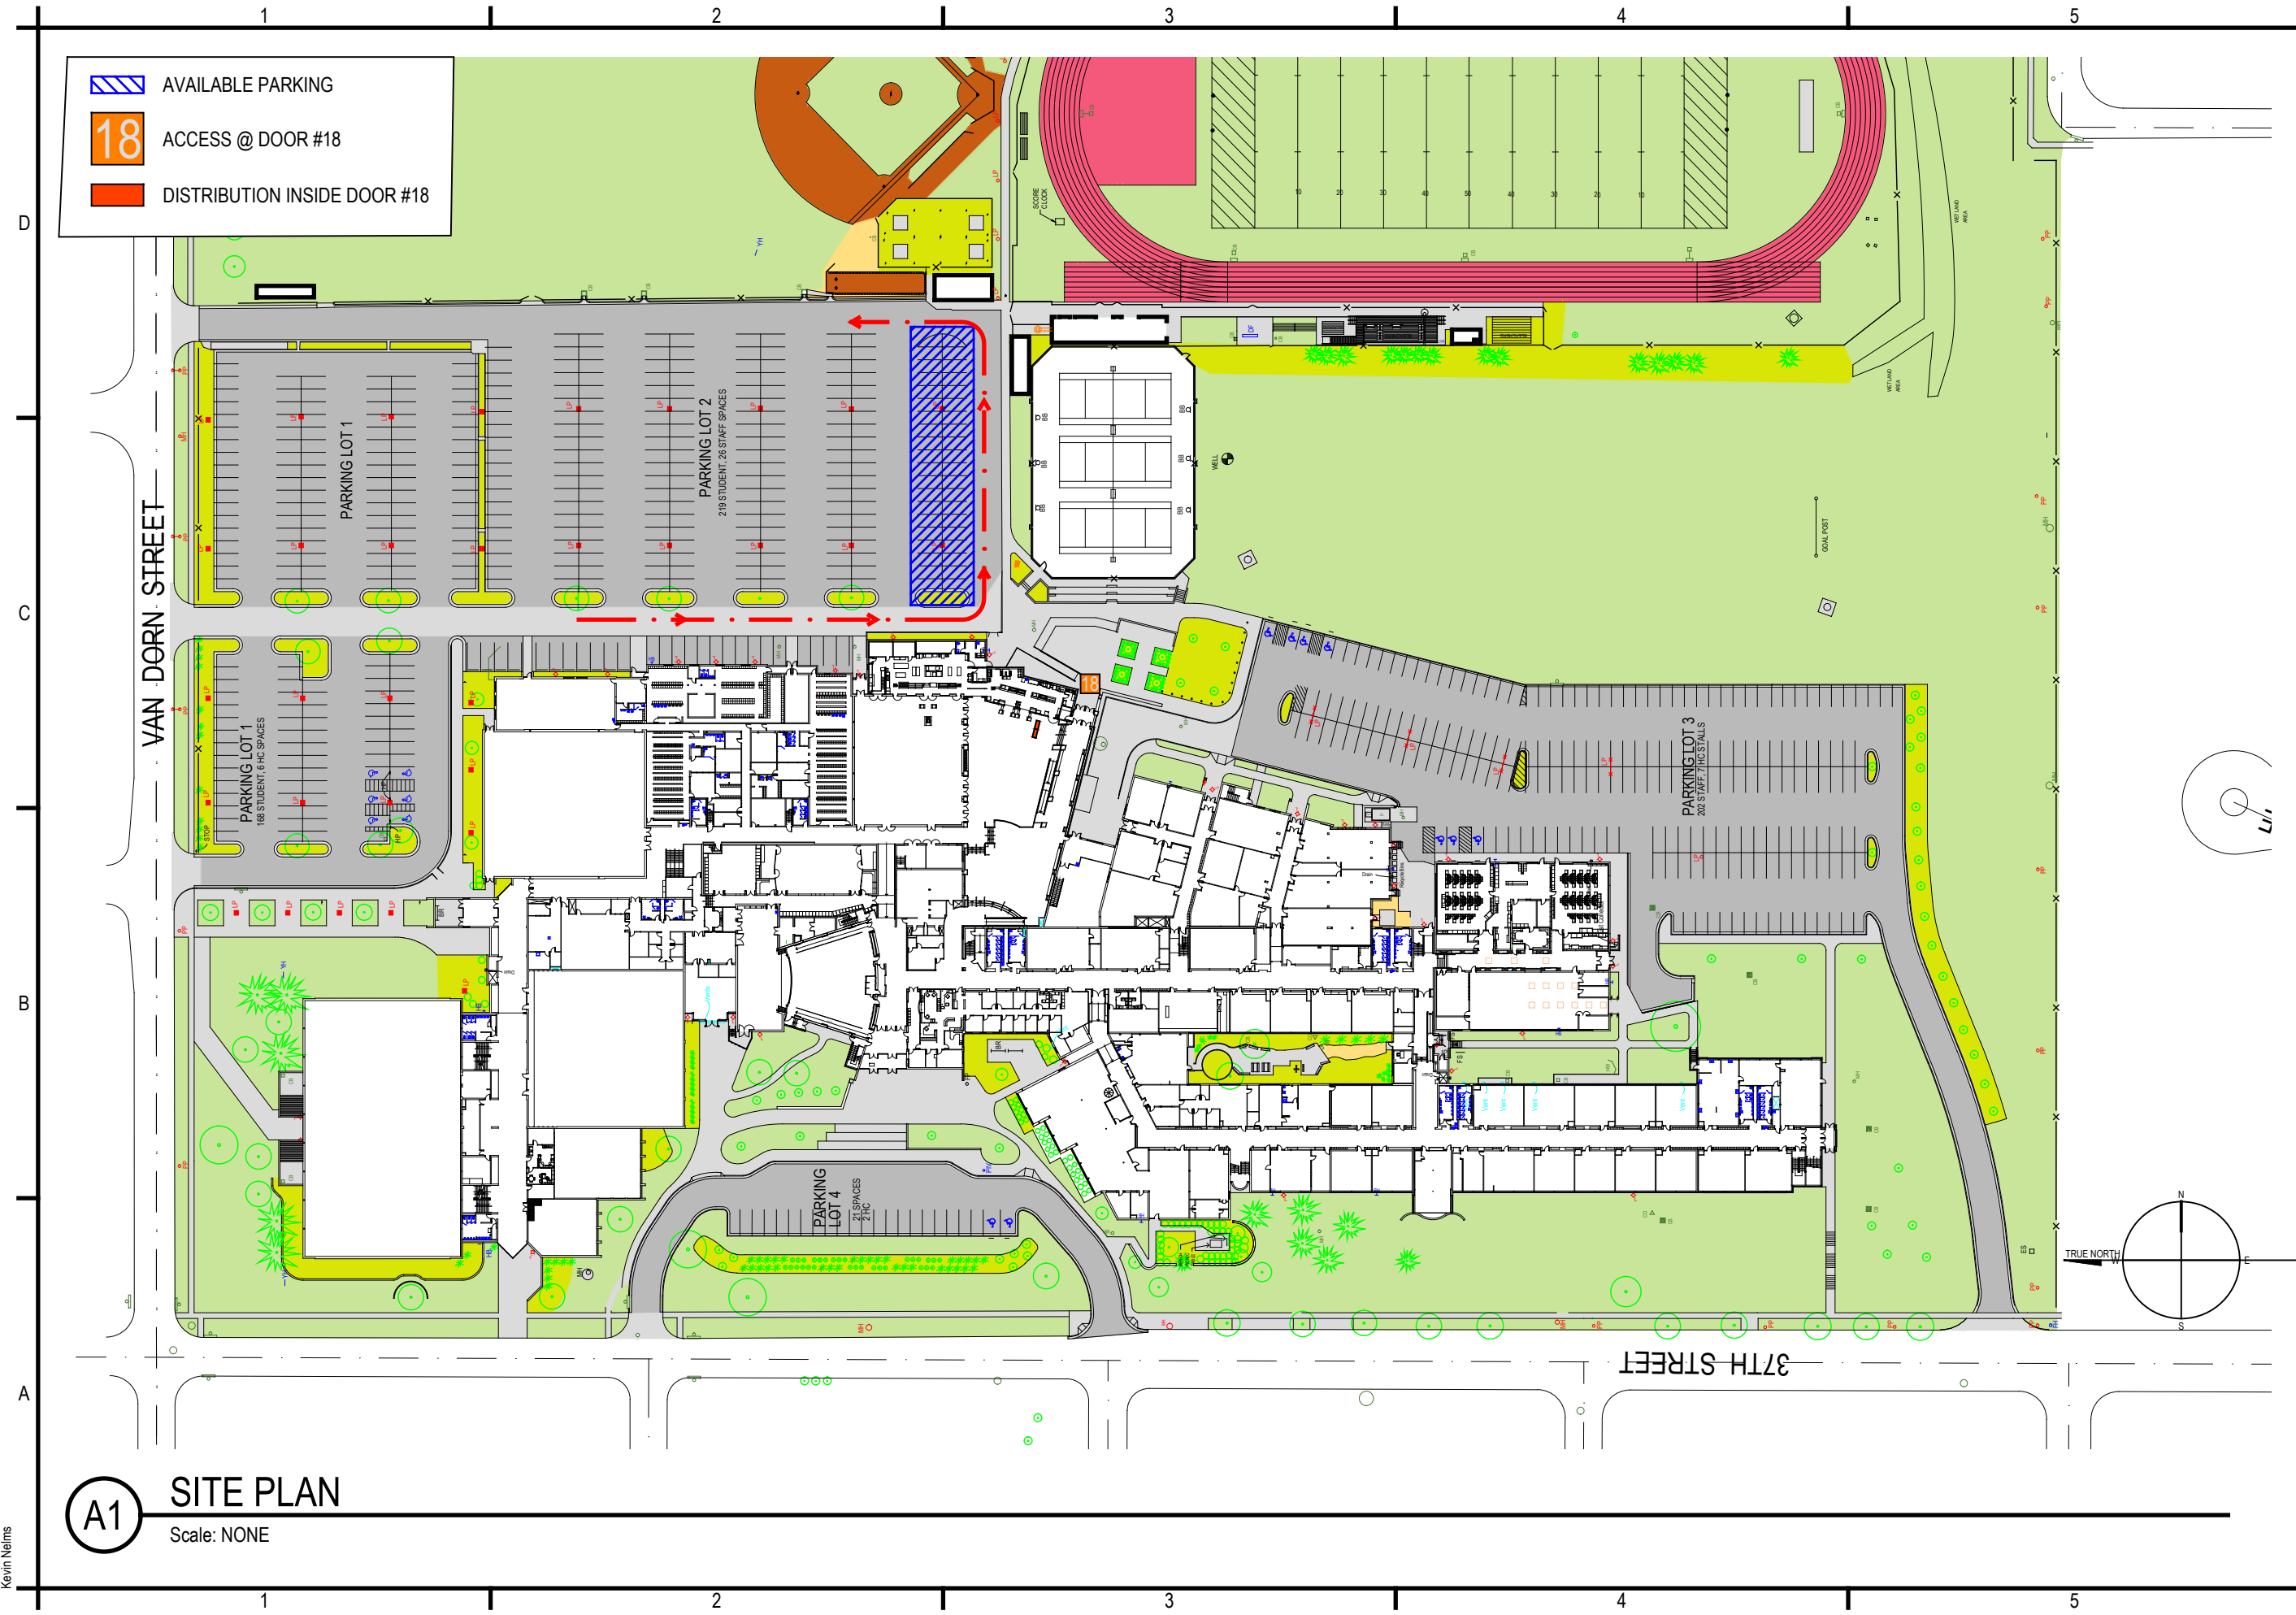

U:\000_District Projects\Misc_Bldg_Plans\Food Distribution\Fal 2020\304PLT.dwg \Iron\BigBertha : August 20, 2020 : Kevin Nelms

 AVAILABLE PARKING
 ACCESS @ DOOR #18
 DISTRIBUTION INSIDE DOOR #18

A1 **SITE PLAN**
 Scale: NONE

Title: Site Plan
Location: Southeast High School
 2930 S 37th St.
 Lincoln, Nebraska 68506
 (402) 436-1304

Drawn By:	Randy Reinhart
Checked By:	
Building No.:	304
Work Order No.:	
Date:	06/12/18
Sheet Title:	Site Plan
Drawing No.:	PLT-01
Sheet No.:	1 of 1

U:\000_District Projects\Misc_Bldg_Plans\Food Distribution\Fall 2020\304PLT.dwg - IronBigBertha - August 20, 2020 - Kevin Nelms

 AVAILABLE PARKING
 ACCESS @ DOOR #18
 DISTRIBUTION INSIDE DOOR #18

A1 **SITE PLAN**
Scale: NONE