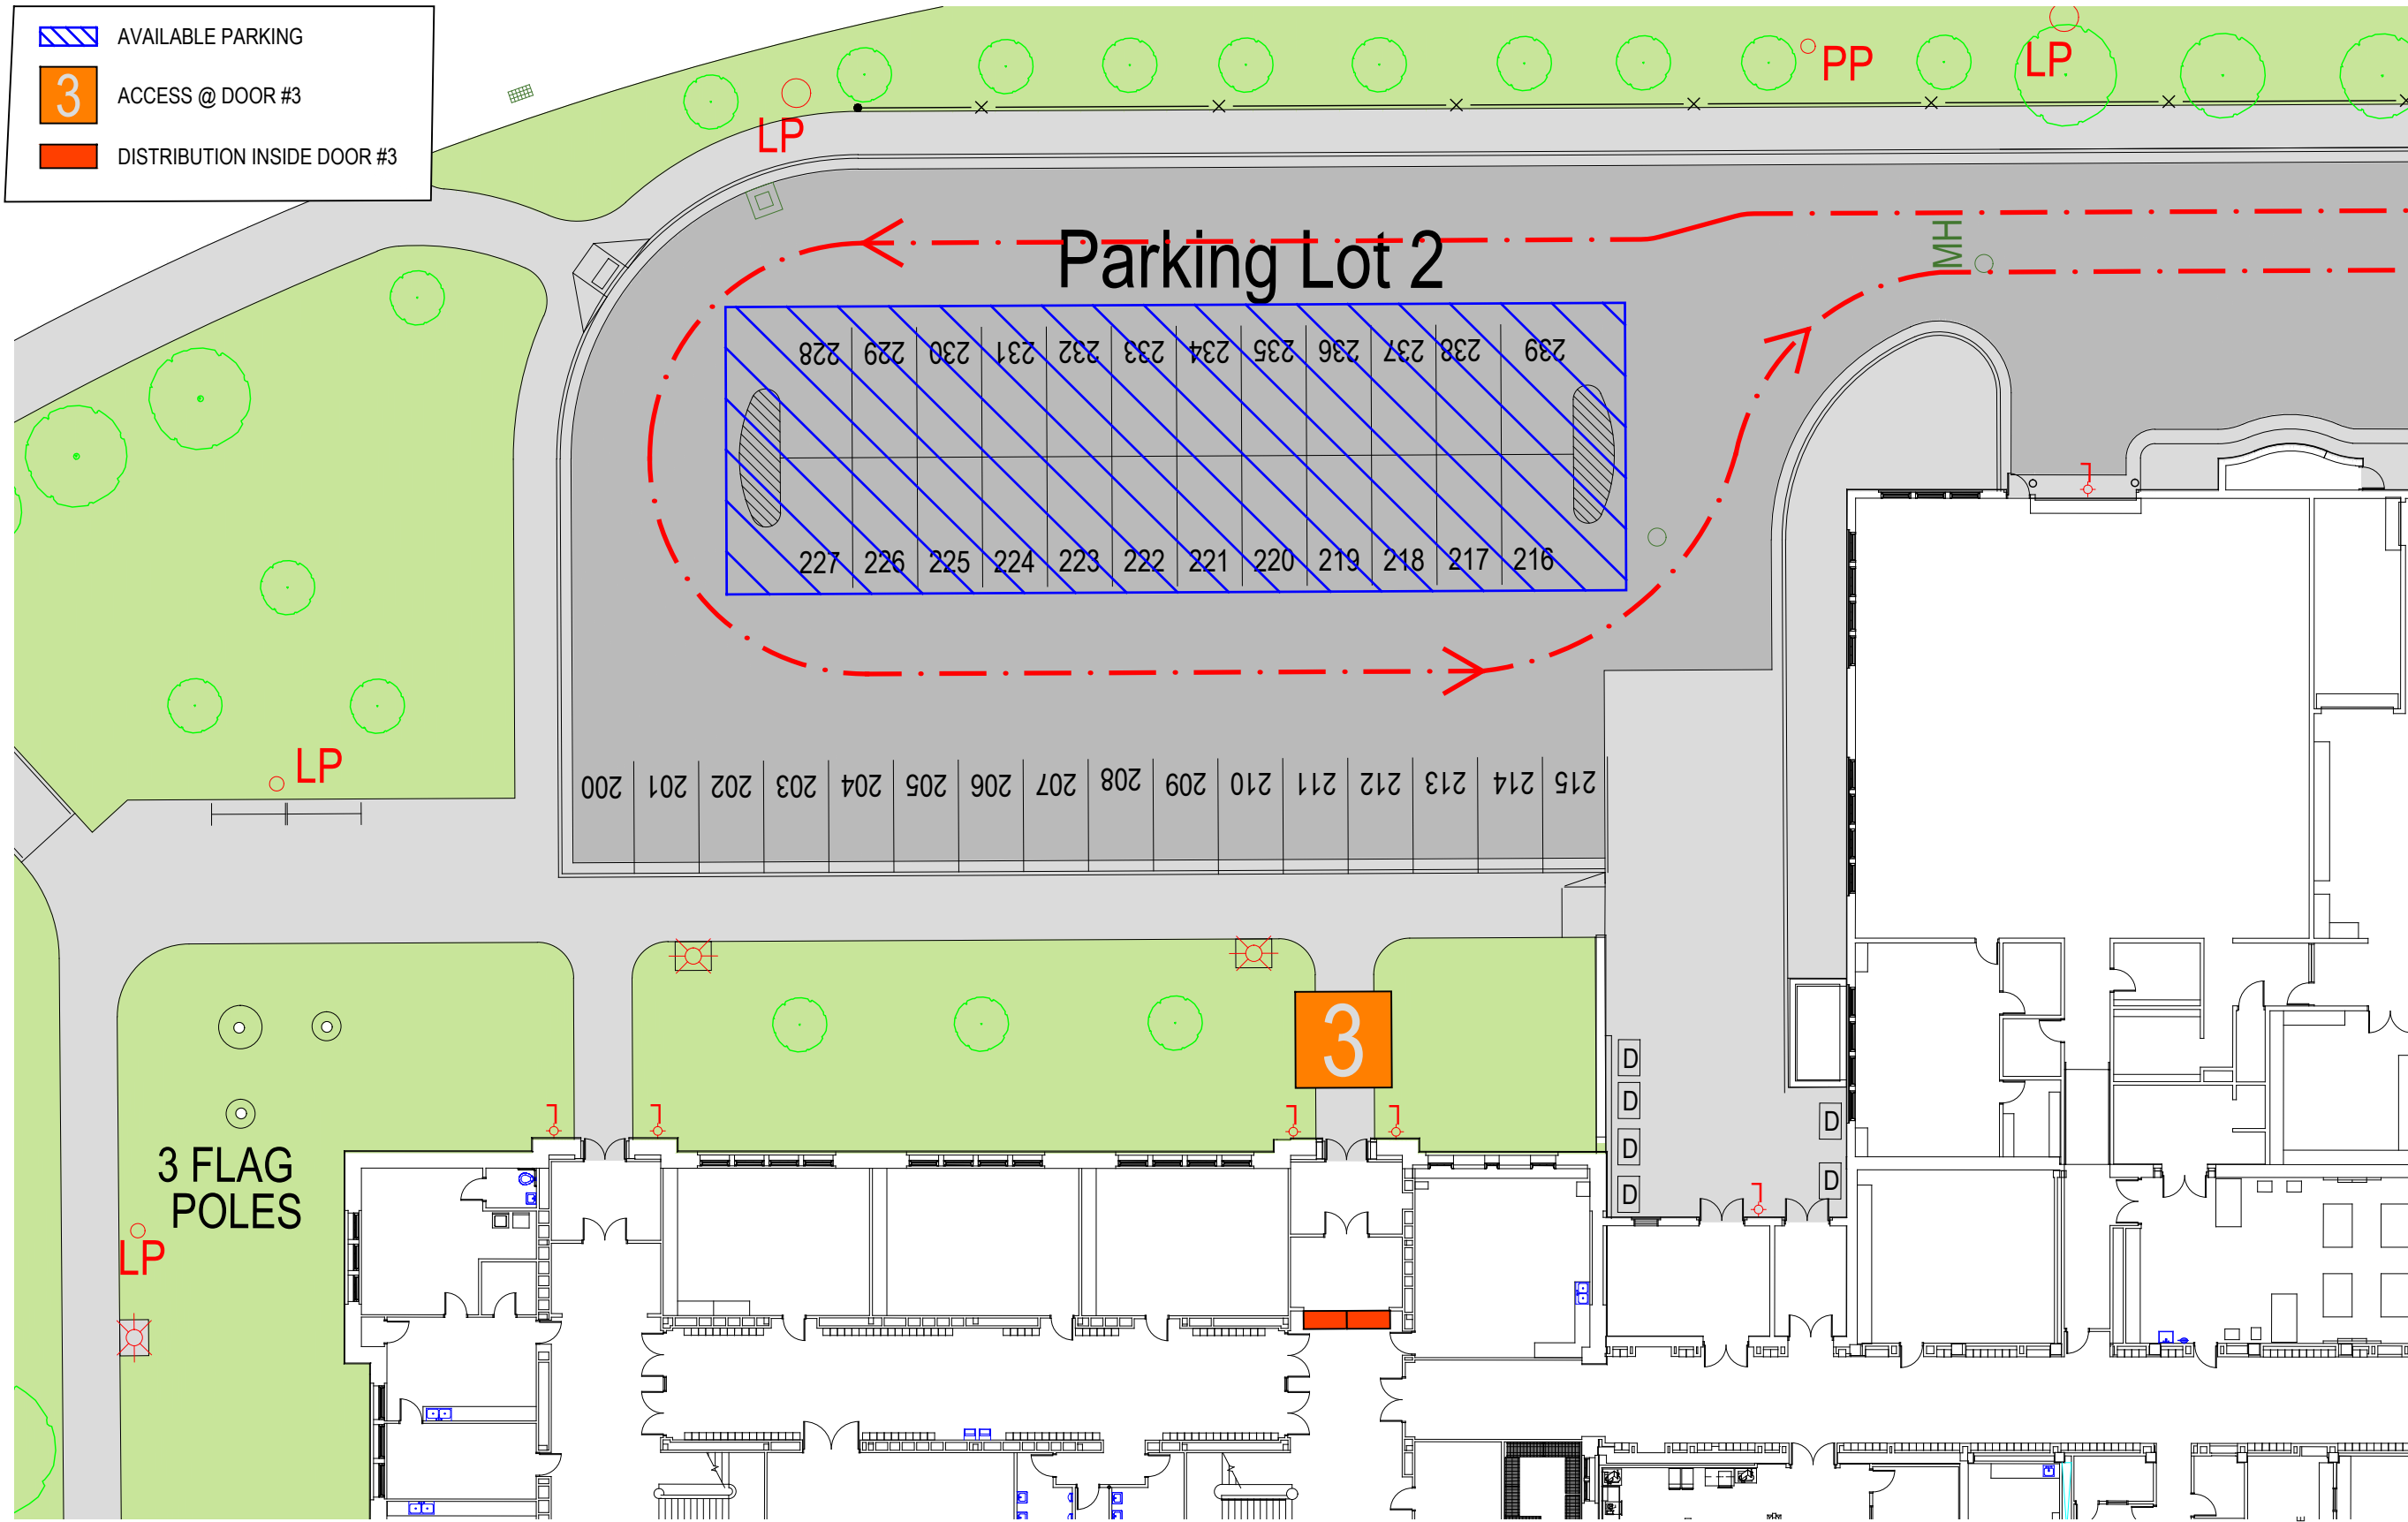

 AVAILABLE PARKING
 ACCESS @ DOOR #3
 DISTRIBUTION INSIDE DOOR #3

Facilities Department
 800 South 24th Street
 Lincoln, NE 68510
 (402) 436-1072

A1 SITE PLAN
 Scale: NONE

C:\Users\kneilms\Desktop\Food Distribution\Fall 2020\301 PLT.dwg : lironBigBertha : August 20, 2020 : Kevin Nelms

Title: Site Plan
Location: Lincoln High School
 2229 J Street
 Lincoln, Nebraska 68510
 (402) 436-1301

Drawn By: Randy Reinhart
Checked By:
Building No.: 301
Work Order No.:
Date: 08/27/19
Sheet Title: Site Plan
Drawing No.: PLT-01
Sheet No.: 1 of 1

C:\Users\kneilms\Desktop\Food Distribution\Fall 2020\301 PLT.dwg : \lion\BigBertha : August 20, 2020 : Kevin Nelms

 AVAILABLE PARKING

 ACCESS @ DOOR #3

 DISTRIBUTION INSIDE DOOR #3

A1 SITE PLAN
Scale: NONE