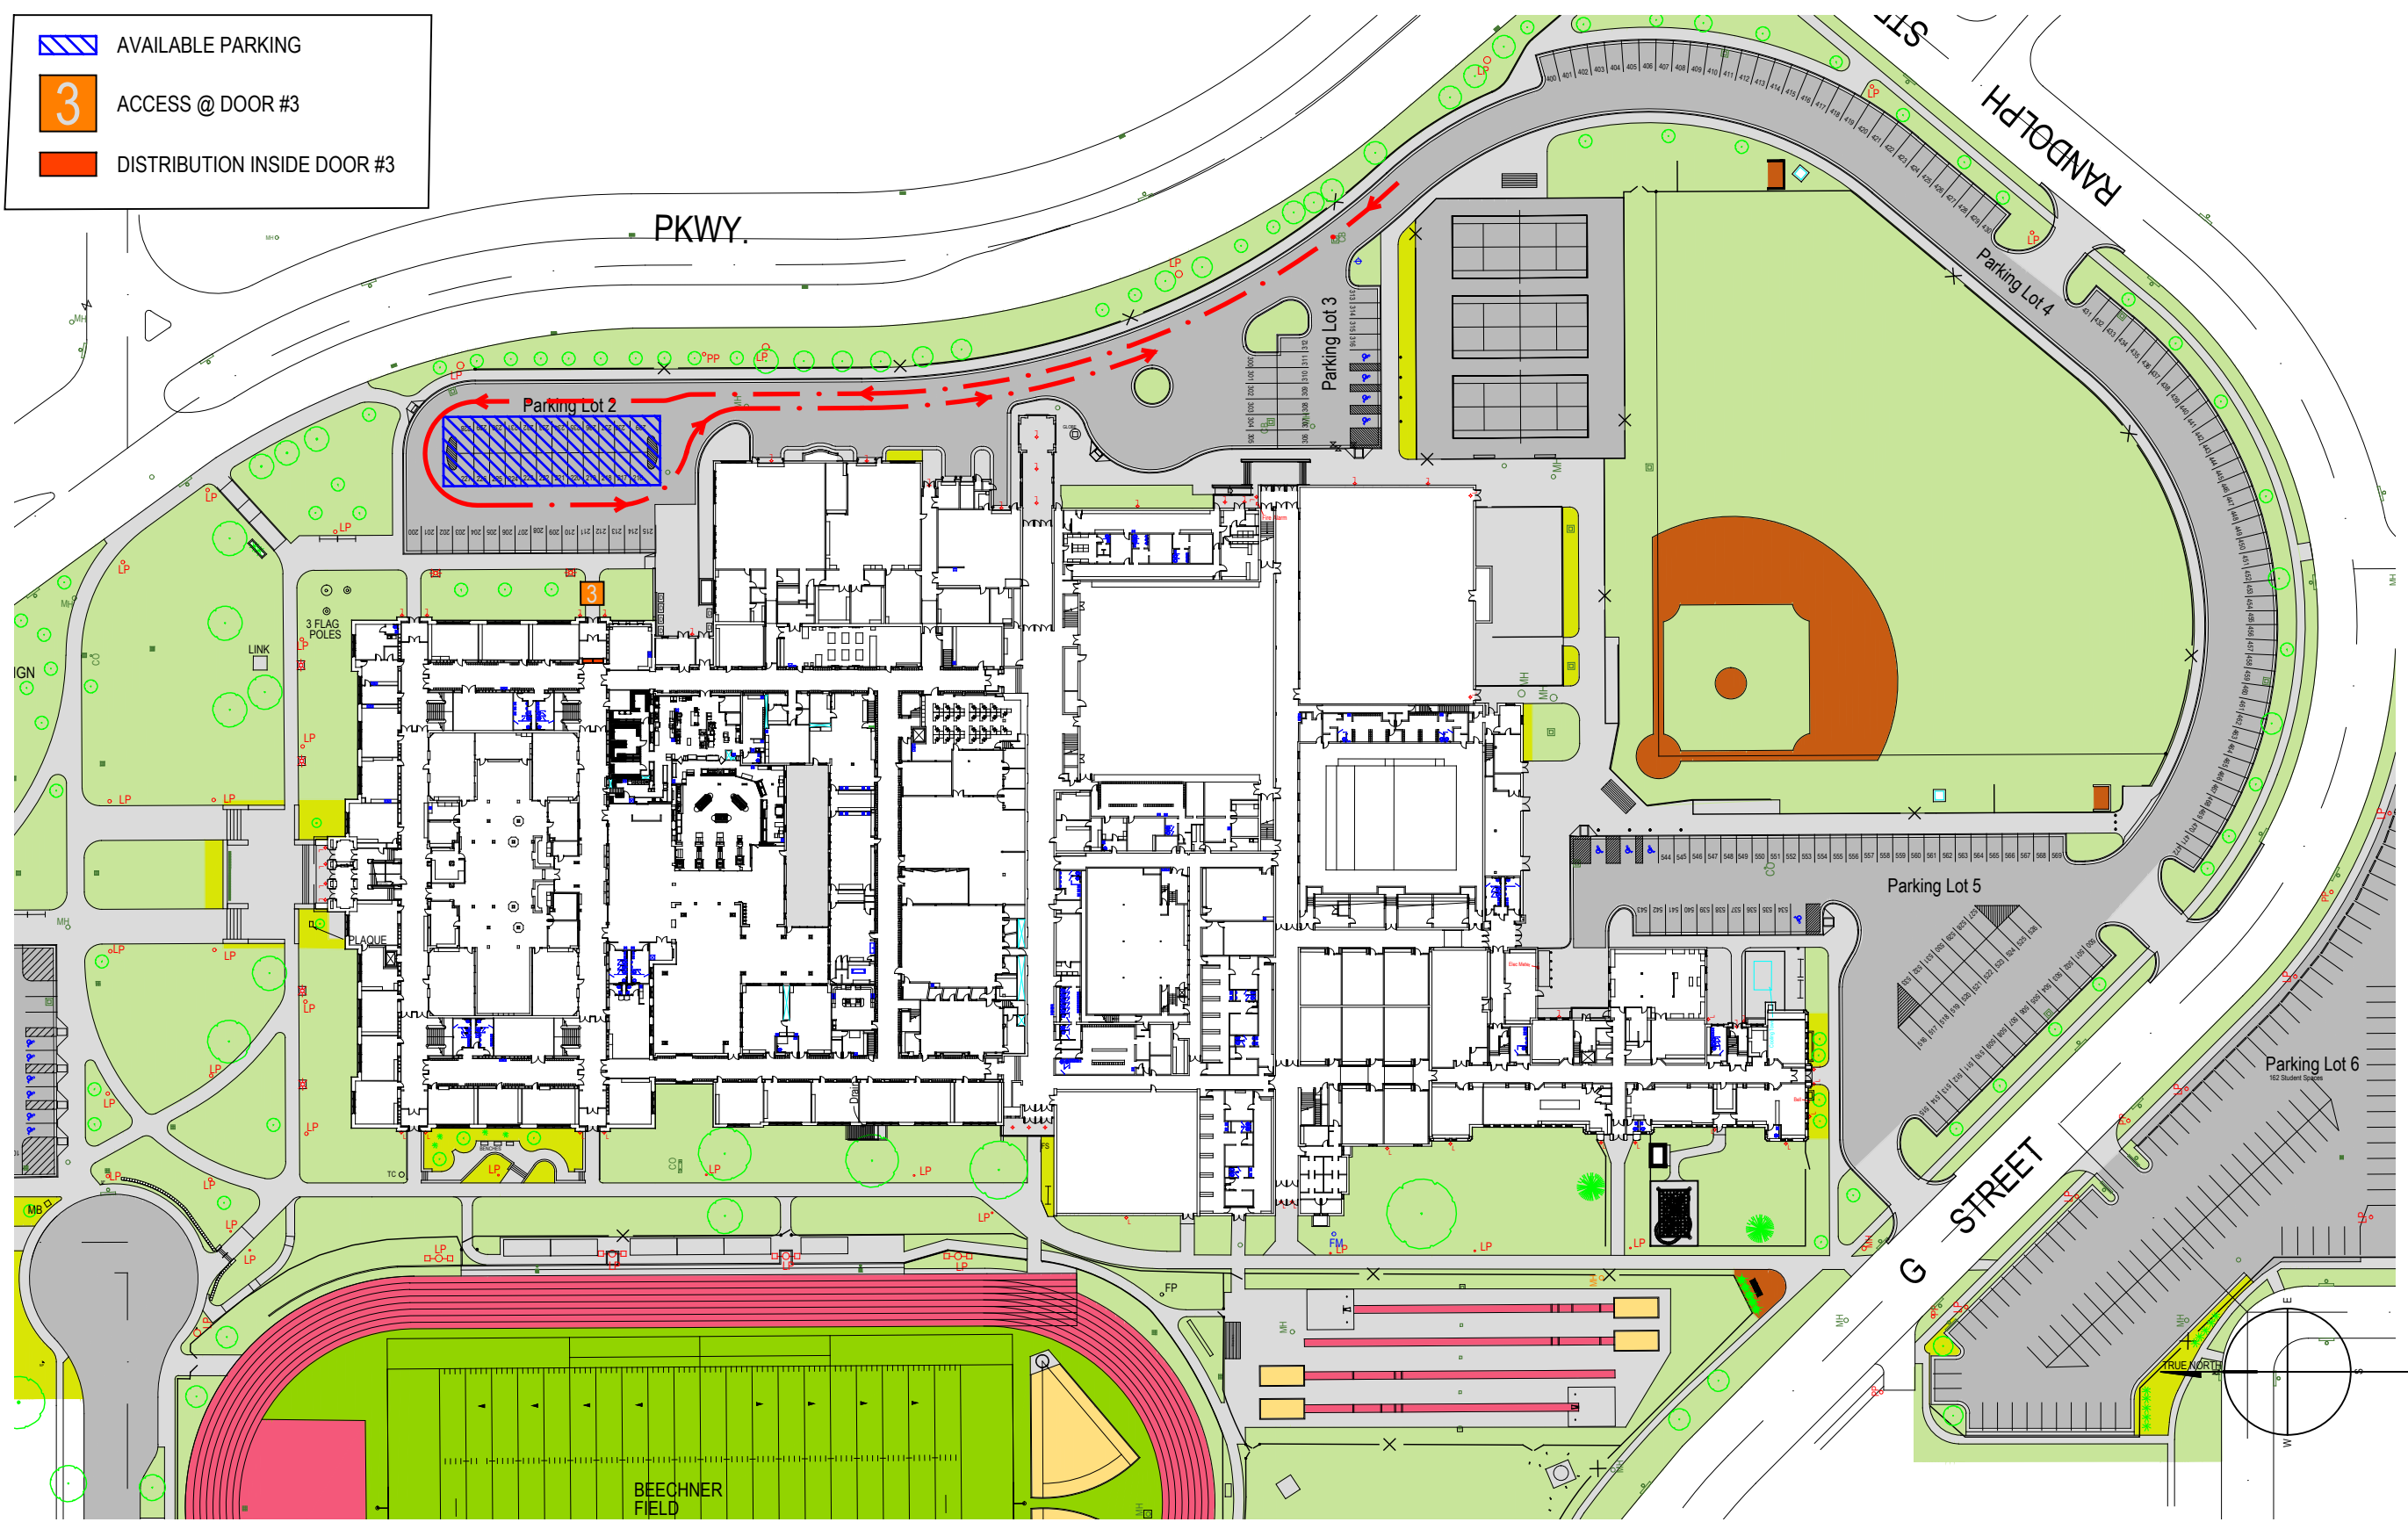

 AVAILABLE PARKING
 ACCESS @ DOOR #3
 DISTRIBUTION INSIDE DOOR #3

Facilities Department
 800 South 24th Street
 Lincoln, NE 68510
 (402) 436-1072

A1 SITE PLAN
 Scale: NONE

C:\Users\kneilms\Desktop\Food Distribution\Fall 2020\301 PLT.dwg : lironBigBertha : August 20, 2020 : Kevin Nelms

Title: Site Plan
Location: Lincoln High School
 2229 J Street
 Lincoln, Nebraska 68510
 (402) 436-1301

Drawn By: Randy Reinhart
Checked By:
Building No.: 301
Work Order No.:
Date: 08/27/19
Sheet Title: Site Plan
Drawing No.: PLT-01
Sheet No.: 1 of 1

C:\Users\kneilms\Desktop\Food Distribution\Fall 2020\301 PLT.dwg : \lion\BigBertha : August 20, 2020 : Kevin Nelms

 AVAILABLE PARKING

 ACCESS @ DOOR #3

 DISTRIBUTION INSIDE DOOR #3

A1 SITE PLAN
Scale: NONE